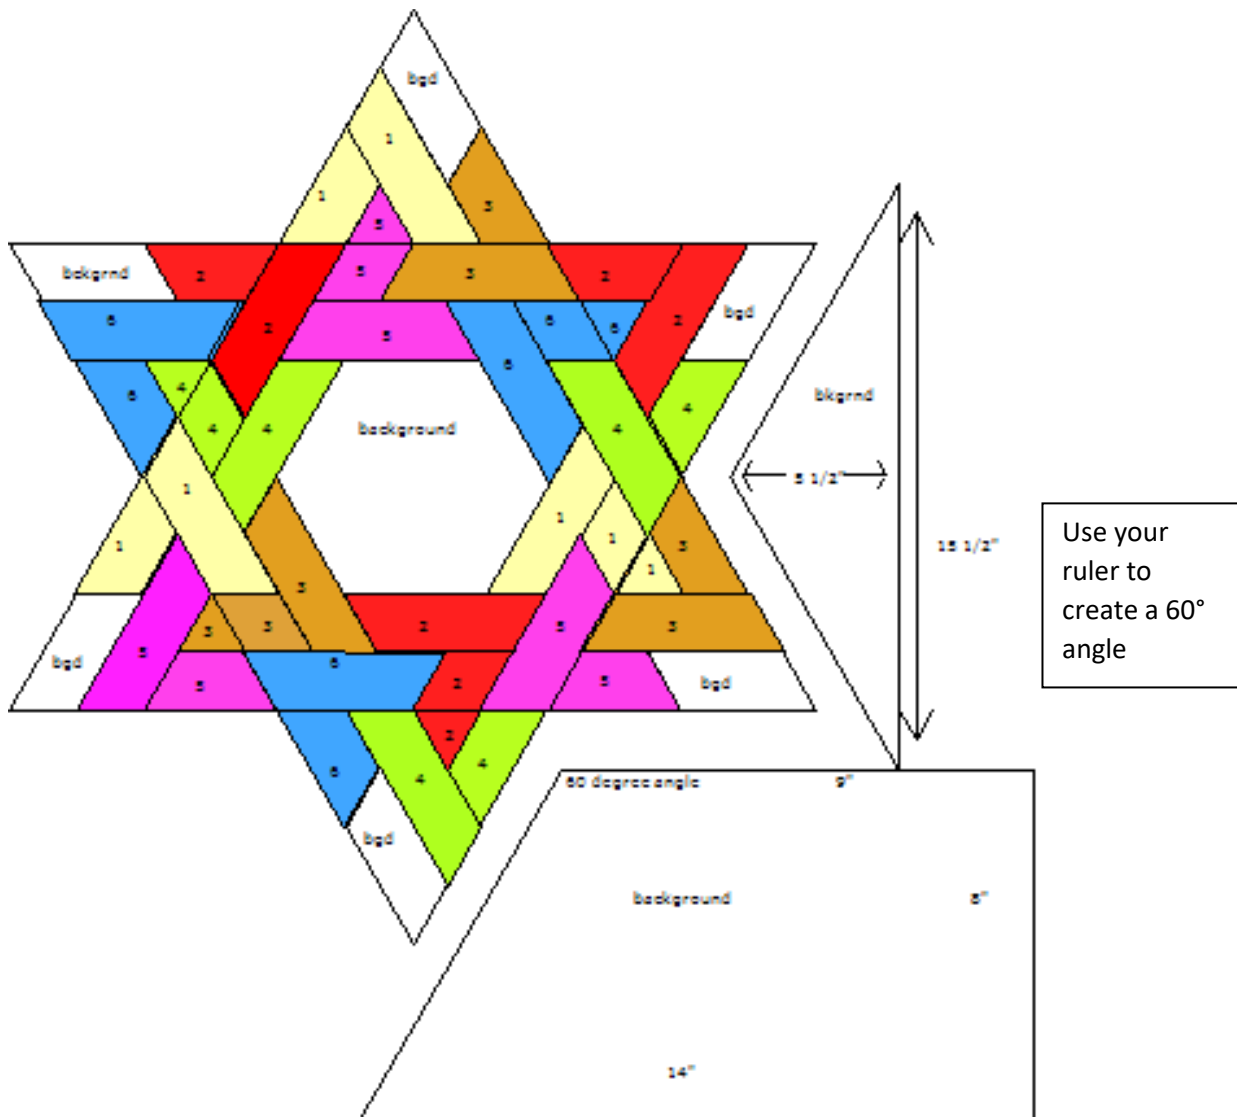

Six Pointed Star

Use your ruler to create a 60° angle

Cutting: Use templates

- 1 triangle 
 - 1 diamond 
 - 2 small trapezoids 
 - 3 large trapezoids 
 - 6 background parallelograms 
- } per colour